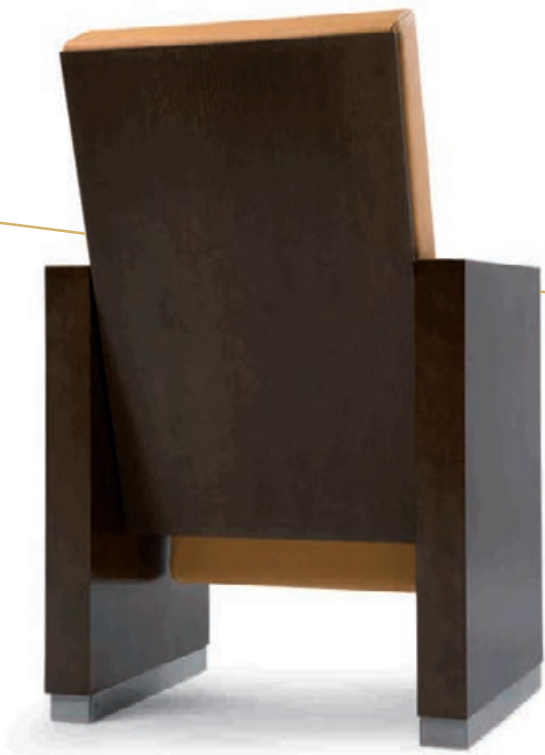

congressnus PL
congressnus PL