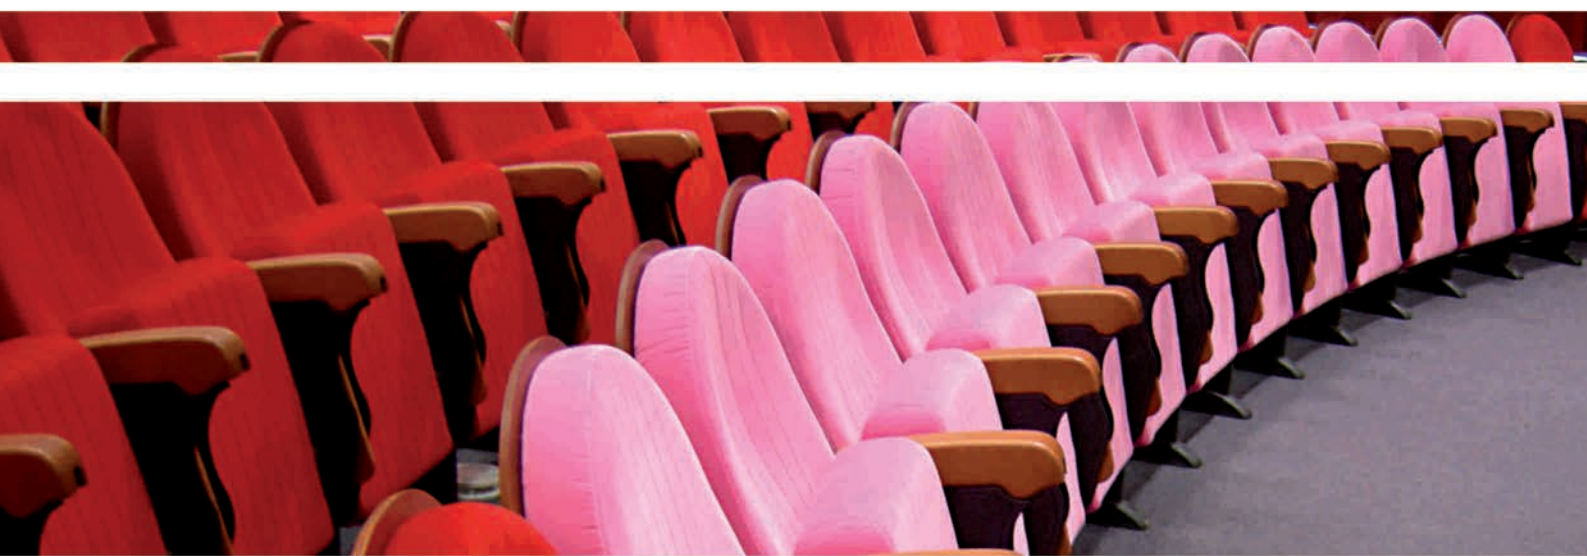

MICRA
PL

congressmicra PL
congressmicra PL

MONTREAL
PL

congressmontreal PL
congressmontreal PL

congressmontreal PL de luxe
congressmontreal PL luxe

congressmontreal PL de luxe
congressmontreal PL luxe

A close-up photograph of a chair's armrest, showing a smooth, brown leather-like material. The armrest is curved and has a small, dark, oval-shaped detail on its side. The background is a solid, vibrant blue color. The text 'MOZART PL' is overlaid in white, sans-serif font in the center of the image.