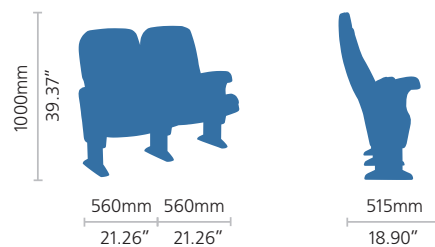

ROMA
PL

congressroma PL
congressroma PL

congressroma PL
congressroma PL

congressroma PL de luxe
congressroma PL luxe

congressroma PL de luxe
congressroma PL luxe

A close-up photograph of a modern chair's armrest and backrest. The chair features a light-colored wood frame with a smooth, curved design. The upholstery is a vibrant green fabric with a subtle texture. The lighting is soft, highlighting the natural grain of the wood and the contours of the chair's structure. The text 'OTELO PL' is overlaid in the center in a clean, white, sans-serif font.