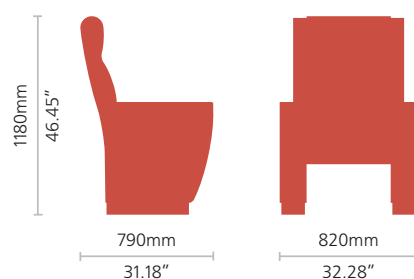

congress8090 PL
congress8090 PL