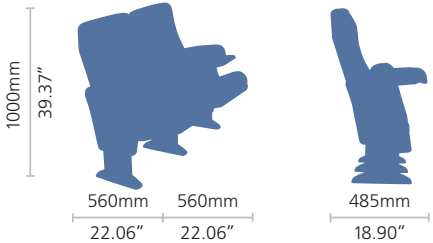

MICRA
PL

congressmicra PL
congressmicra PL

MONTREAL
PL

congressmontreal PL
congressmontreal PL

congressmontreal PL de luxe
congressmontreal PL luxe

congressmontreal PL de luxe
congressmontreal PL luxe

A close-up photograph of a chair's armrest, showing a smooth, brown leather-like material. The armrest is curved and has a small, dark, oval-shaped detail on its side. The background is a solid, vibrant blue color. The text 'MOZART PL' is overlaid in white, sans-serif font in the center of the image.