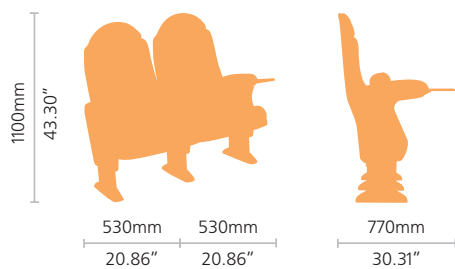

congressesco 300 PL
congressesco 300 PL

eco 300 PL (pala escritura)
eco 300 PL (writing tablet)

congresseco 300 PL
congresseco 300 PL

A close-up photograph of the mechanical components of a blue and black office chair. The image shows the base of the seat, the gas lift cylinder, and various adjustment levers and brackets. The text "MICRA PL" is overlaid in white, sans-serif font in the center of the image.