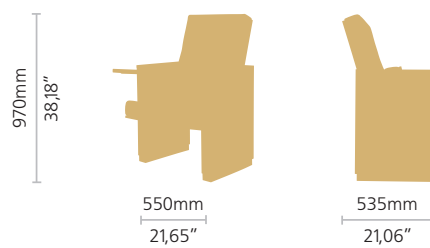

congressnus PL
congressnus PL

nus PL (pala escritura)
nus PL (writing tablet)