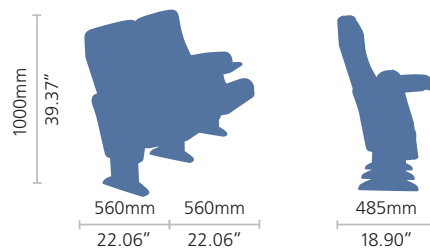

MICRA
PL

congressmicra PL
congressmicra PL

MONTREAL
PL

congressmontreal PL
congressmontreal PL

congressmontreal PL de luxe
congressmontreal PL luxe

congressmontreal PL de luxe
congressmontreal PL luxe

A close-up photograph of a chair's armrest, showing a smooth, brown leather-like material. The armrest is curved and has a small, dark, oval-shaped detail on its side. The background is a solid, vibrant blue color. The text 'MOZART PL' is overlaid in white, sans-serif font in the center of the image.