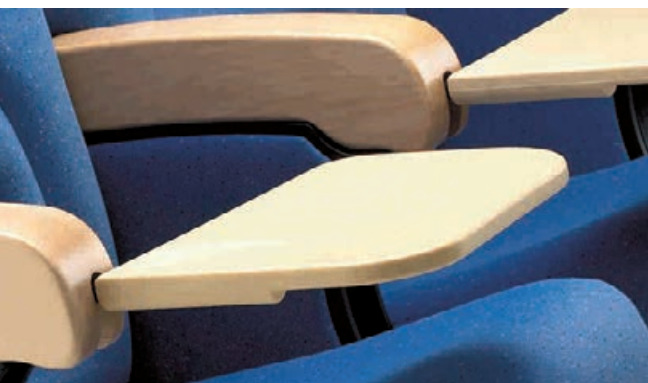

ROMA
PL

congressroma PL
congressroma PL

congressroma PL
congressroma PL

congressroma PL de luxe
congressroma PL luxe

congressroma PL de luxe
congressroma PL luxe

A close-up photograph of a modern chair's armrest and backrest. The chair features a light-colored wood frame with a smooth, curved design. The upholstery is a vibrant green fabric with a subtle texture. The lighting is soft, highlighting the natural grain of the wood and the contours of the chair's structure. The text 'OTELO PL' is overlaid in the center in a clean, white, sans-serif font.