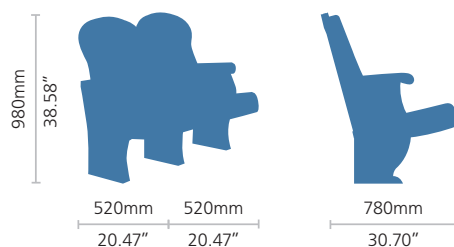

congressarkua PL
congressarkua PL