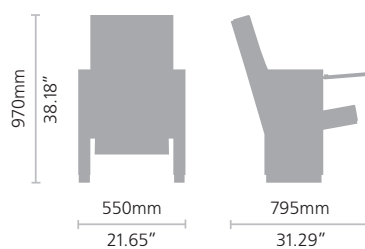

congresszenon PL
congresszenon PL