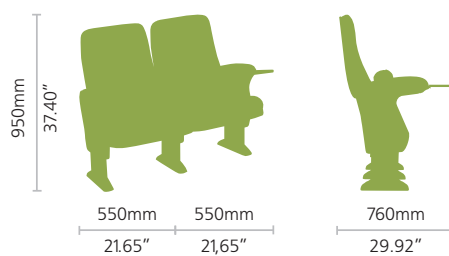

congressesco 100 PL
congressesco 100 PL