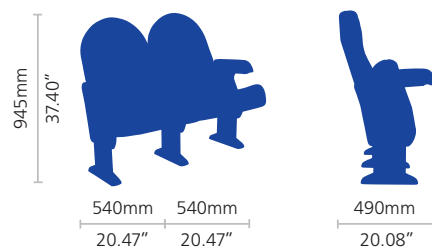

congressmozart PL de luxe
congressmozart PL luxe