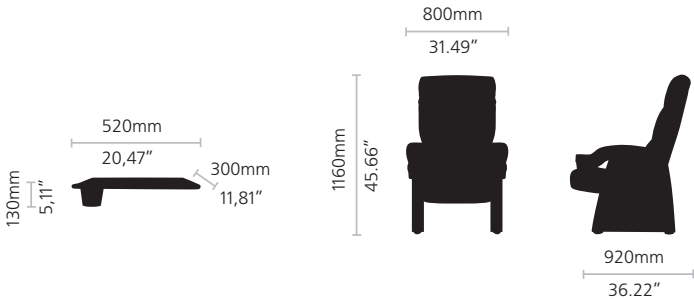

congressking seat PL
congressking seat PL