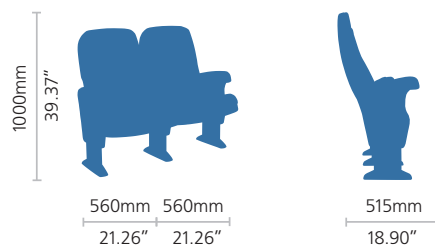

ROMA
PL

congressroma PL
congressroma PL

congressroma PL
congressroma PL

congressroma PL de luxe
congressroma PL luxe

congressroma PL de luxe
congressroma PL luxe

A close-up photograph of a modern chair's armrest and backrest. The chair features a light-colored wood frame with a smooth, curved design. The upholstery is a vibrant green fabric with a subtle texture. The lighting is soft, highlighting the natural grain of the wood and the contours of the chair's structure. The text 'OTELO PL' is overlaid in the center in a clean, white, sans-serif font.