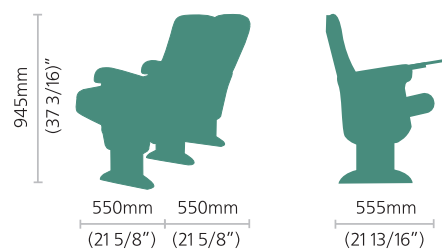

congressotelo PL
congressotelo PL

otelo PL (pala escritura)
otelo PL (writing tablet)